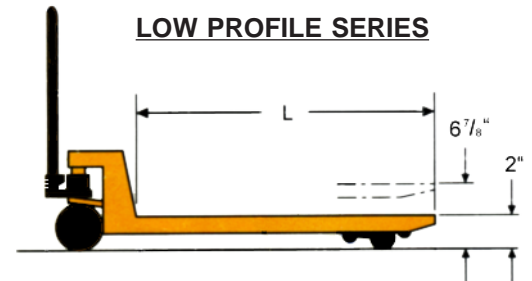

# Koke Pallet Trucks

MODEL	WIDTH (W)	FORK LENGTH (L)	FORK WIDTH	CAPACITY (LBS.)	WEIGHT (LBS.)
<b>STANDARD SERIES - 3" LOWERED HEIGHT</b>					
K55-01	27"	36"	7"	5,500	160
K55-02	27"	42"	7"	5,500	170
K55-03	27"	48"	7"	5,500	180
K55-05	27"	60"	7"	5,500	220
K55-06	27"	72"	7"	5,500	240
K55-10	20.5"	36"	7"	5,500	155
K55-11	20.5"	42"	7"	5,500	165
K55-12	20.5"	48"	7"	5,500	175
K55-14	20.5"	60"	7"	5,500	215
K55-15	20.5"	72"	7"	5,500	235
K55-1636	16"	36"	7"	5,500	150
K55-1642	16"	42"	7"	5,500	160
K55-1648	16"	48"	7"	5,500	170
K55-1836	18"	36"	7"	5,500	153
K55-1842	18"	42"	7"	5,500	163
K55-1848	18"	48"	7"	5,500	173
<b>LOW PROFILE SERIES - 2" LOWERED HEIGHT</b>					
K55M-01	27"	36"	6"	5,500	160
K55M-02	27"	42"	6"	5,500	170
K55M-03	27"	48"	6"	5,500	180
K55M-10	20.5"	36"	6"	5,500	155
K55M-11	20.5"	42"	6"	5,500	165
K55M-12	20.5"	48"	6"	5,500	175
K55M-4WAY	33"	48"	6"	5,500	215
<b>ULTRA LOW PROFILE SERIES - 1.75" LOWERED HEIGHT</b>					
K55ML-03	27"	48"	6"	5,500	185
K55ML-4WAY	33"	48"	6"	5,500	220
<b>HIGH CAPACITY SERIES - 3.25" LOWERED HT.</b>					
K80-03	27"	48"	7"	8,000	315
K100-03	27"	48"	7"	10,000	350
<b>STAINLESS STEEL PALLET TRUCK 3" LOWERED HEIGHT</b>					
K50SS-03	27"	48"	6.25"	4,400	180