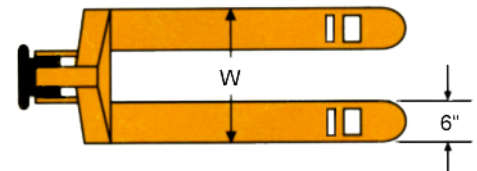

# Koke Pallet Trucks

MODEL	WIDTH (W)	FORK LENGTH (L)	FORK WIDTH	CAPACITY (LBS.)	WEIGHT (LBS.)
<b>STANDARD SERIES - 3" LOWERED HEIGHT</b>					
K55-01	27"	36"	7"	5,500	160
K55-02	27"	42"	7"	5,500	170
K55-03	27"	48"	7"	5,500	180
K55-05	27"	60"	7"	5,500	220
K55-06	27"	72"	7"	5,500	240
K55-10	20.5"	36"	7"	5,500	155
K55-11	20.5"	42"	7"	5,500	165
K55-12	20.5"	48"	7"	5,500	175
K55-14	20.5"	60"	7"	5,500	215
K55-15	20.5"	72"	7"	5,500	235
K55-1636	16"	36"	7"	5,500	150
K55-1642	16"	42"	7"	5,500	160
K55-1648	16"	48"	7"	5,500	170
K55-1836	18"	36"	7"	5,500	153
K55-1842	18"	42"	7"	5,500	163
K55-1848	18"	48"	7"	5,500	173
<b>LOW PROFILE SERIES - 2" LOWERED HEIGHT</b>					
K55M-01	27"	36"	6"	5,500	160
K55M-02	27"	42"	6"	5,500	170
K55M-03	27"	48"	6"	5,500	180
K55M-10	20.5"	36"	6"	5,500	155
K55M-11	20.5"	42"	6"	5,500	165
K55M-12	20.5"	48"	6"	5,500	175
K55M-4WAY	33"	48"	6"	5,500	215
<b>ULTRA LOW PROFILE SERIES - 1.75" LOWERED HEIGHT</b>					
K55ML-03	27"	48"	6"	5,500	185
K55ML-4WAY	33"	48"	6"	5,500	220
<b>HIGH CAPACITY SERIES - 3.25" LOWERED HT.</b>					
K80-03	27"	48"	7"	8,000	315
K100-03	27"	48"	7"	10,000	350
<b>STAINLESS STEEL PALLET TRUCK 3" LOWERED HEIGHT</b>					
K50SS-03	27"	48"	6.25"	4,400	180