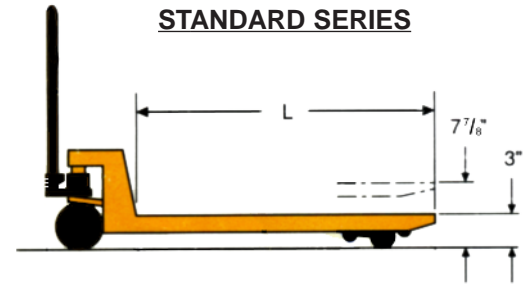

# Koke Pallet Trucks

MODEL	WIDTH (W)	FORK LENGTH (L)	FORK WIDTH	CAPACITY (LBS.)	WEIGHT (LBS.)
<b>STANDARD SERIES - 3" LOWERED HEIGHT</b>					
K55-01	27"	36"	7"	5,500	160
K55-02	27"	42"	7"	5,500	170
K55-03	27"	48"	7"	5,500	180
K55-05	27"	60"	7"	5,500	220
K55-06	27"	72"	7"	5,500	240
K55-10	20.5"	36"	7"	5,500	155
K55-11	20.5"	42"	7"	5,500	165
K55-12	20.5"	48"	7"	5,500	175
K55-14	20.5"	60"	7"	5,500	215
K55-15	20.5"	72"	7"	5,500	235
K55-1636	16"	36"	7"	5,500	150
K55-1642	16"	42"	7"	5,500	160
K55-1648	16"	48"	7"	5,500	170
K55-1836	18"	36"	7"	5,500	153
K55-1842	18"	42"	7"	5,500	163
K55-1848	18"	48"	7"	5,500	173
<b>LOW PROFILE SERIES - 2" LOWERED HEIGHT</b>					
K55M-01	27"	36"	6"	5,500	160
K55M-02	27"	42"	6"	5,500	170
K55M-03	27"	48"	6"	5,500	180
K55M-10	20.5"	36"	6"	5,500	155
K55M-11	20.5"	42"	6"	5,500	165
K55M-12	20.5"	48"	6"	5,500	175
K55M-4WAY	33"	48"	6"	5,500	215
<b>ULTRA LOW PROFILE SERIES - 1.75" LOWERED HEIGHT</b>					
K55ML-03	27"	48"	6"	5,500	185
K55ML-4WAY	33"	48"	6"	5,500	220
<b>HIGH CAPACITY SERIES - 3.25" LOWERED HT.</b>					
K80-03	27"	48"	7"	8,000	315
K100-03	27"	48"	7"	10,000	350
<b>STAINLESS STEEL PALLET TRUCK 3" LOWERED HEIGHT</b>					
K50SS-03	27"	48"	6.25"	4,400	180