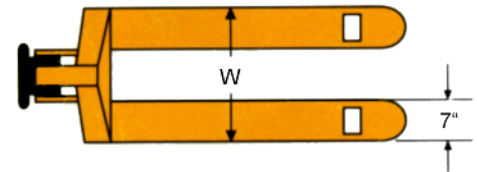

# Koke Pallet Trucks

MODEL	WIDTH (W)	FORK LENGTH (L)	FORK WIDTH	CAPACITY (LBS.)	WEIGHT (LBS.)
<b>STANDARD SERIES - 3" LOWERED HEIGHT</b>					
K55-01	27"	36"	7"	5,500	160
K55-02	27"	42"	7"	5,500	170
K55-03	27"	48"	7"	5,500	180
K55-05	27"	60"	7"	5,500	220
K55-06	27"	72"	7"	5,500	240
K55-10	20.5"	36"	7"	5,500	155
K55-11	20.5"	42"	7"	5,500	165
K55-12	20.5"	48"	7"	5,500	175
K55-14	20.5"	60"	7"	5,500	215
K55-15	20.5"	72"	7"	5,500	235
K55-1636	16"	36"	7"	5,500	150
K55-1642	16"	42"	7"	5,500	160
K55-1648	16"	48"	7"	5,500	170
K55-1836	18"	36"	7"	5,500	153
K55-1842	18"	42"	7"	5,500	163
K55-1848	18"	48"	7"	5,500	173
<b>LOW PROFILE SERIES - 2" LOWERED HEIGHT</b>					
K55M-01	27"	36"	6"	5,500	160
K55M-02	27"	42"	6"	5,500	170
K55M-03	27"	48"	6"	5,500	180
K55M-10	20.5"	36"	6"	5,500	155
K55M-11	20.5"	42"	6"	5,500	165
K55M-12	20.5"	48"	6"	5,500	175
K55M-4WAY	33"	48"	6"	5,500	215
<b>ULTRA LOW PROFILE SERIES - 1.75" LOWERED HEIGHT</b>					
K55ML-03	27"	48"	6"	5,500	185
K55ML-4WAY	33"	48"	6"	5,500	220
<b>HIGH CAPACITY SERIES - 3.25" LOWERED HT.</b>					
K80-03	27"	48"	7"	8,000	315
K100-03	27"	48"	7"	10,000	350
<b>STAINLESS STEEL PALLET TRUCK 3" LOWERED HEIGHT</b>					
K50SS-03	27"	48"	6.25"	4,400	180