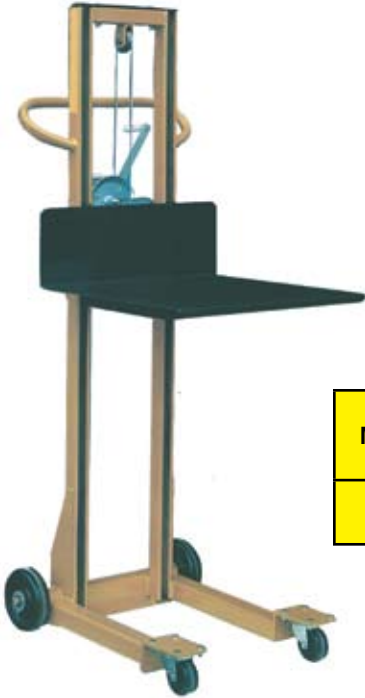

EASY LIFT

MANUAL CABLE LIFT FOR LIFTING LIGHT WEIGHT LOADS (500LBS. OR LESS) AROUND THE SHOP OR WAREHOUSE.

FREIGHT CLASS: 70

MODEL	RAISED HEIGHT	LOW-ERED HEIGHT	OVERALL HEIGHT	PLATFORM SIZE	CAPACITY	WEIGHT (LBS.)	SUGG. PRICE
EASY LIFT	52"	4.5"	60"	20"W x 20"L	500LBS.	98	\$600.00