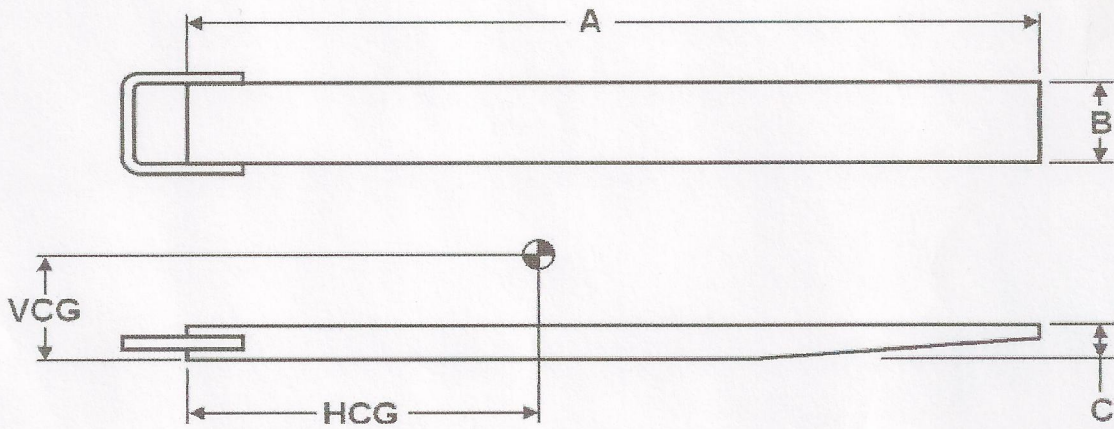

# FORK EXTENSIONS

Model Number	Fit Fork Width	Dim. A	Dim. B	Dim. C	Wt. In lbs.	Vert. Ctr. Of Gravity	Horz. Ctr. Of Gravity
436FORKEXT	4"	36"	5"	1.75"	22	0.88"	16.38"
448FORKEXT	4"	48"	5"	1.75"	28	0.88"	22.22"
454FORKEXT	4"	54"	5"	1.75"	32	0.88"	25.22"
460FORKEXT	4"	60"	5"	1.75"	36	0.88"	28.22"
472FORKEXT	4"	72"	5"	1.75"	41	0.88"	34.08"
484FORKEXT	4"	84"	5"	1.75"	49	0.88"	40.11"
496FORKEXT	4"	96"	5"	1.75"	56	0.88"	46.09"
548FORKEXT	5"	48"	6"	1.92"	35	0.96"	22.47"
554FORKEXT	5"	54"	6"	1.92"	40	0.96"	25.47"
560FORKEXT	5"	60"	6"	1.92"	44	0.96"	28.44"
572FORKEXT	5"	72"	6"	1.92"	51	0.96"	34.35"
584FORKEXT	5"	84"	6"	1.92"	60	0.96"	40.34"
596FORKEXT	5"	96"	6"	1.92"	66	0.96"	46.26"
648FORKEXT	6"	48"	7"	2.09"	40	1.05"	22.59"
654FORKEXT	6"	54"	7"	2.09"	45	1.05"	25.57"
660FORKEXT	6"	60"	7"	2.09"	50	1.05"	28.55"
672FORKEXT	6"	72"	7"	2.09"	60	1.05"	34.53"
684FORKEXT	6"	84"	7"	2.09"	70	1.05"	40.51"
696FORKEXT	6"	96"	7"	2.09"	80	1.05"	46.49"
748FORKEXT	7"	48"	9"	2.43"	44	1.22"	22.62"
754FORKEXT	7"	54"	9"	2.43"	49	1.22"	25.58"
760FORKEXT	7"	60"	9"	2.43"	54	1.22"	28.54"
772FORKEXT	7"	72"	9"	2.43"	62	1.22"	34.44"
784FORKEXT	7"	84"	9"	2.43"	74	1.22"	40.45"
796FORKEXT	7"	96"	9"	2.43"	95	1.22"	46.61"

\*Lost Load Center = 0" For All