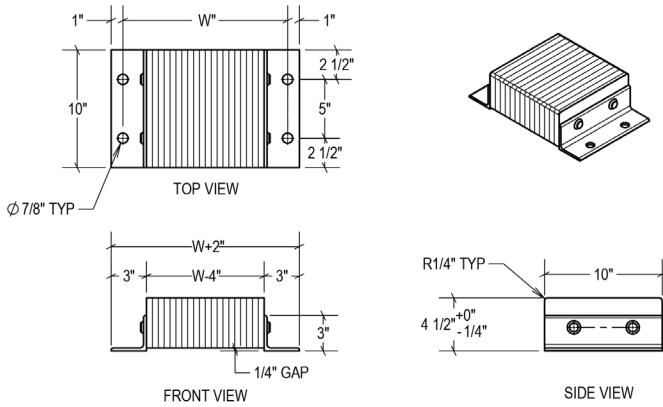

LAMINATED BUMPER SPECIFICATIONS

HORIZONTAL

4-1/2"

6-1/2"

VERTICAL

4-1/2"

6-1/2"