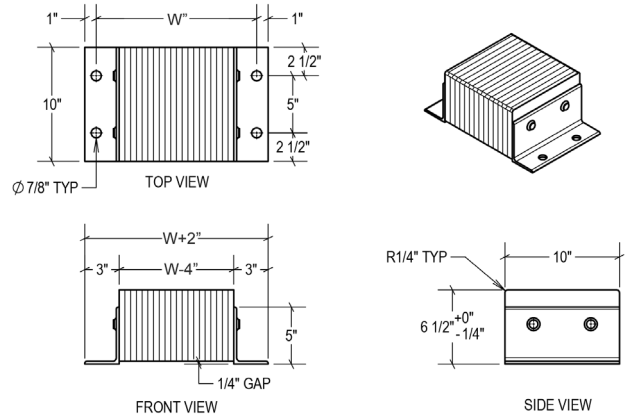

LAMINATED BUMPER SPECIFICATIONS

HORIZONTAL

4-1/2"

6-1/2"

VERTICAL

4-1/2"

6-1/2"