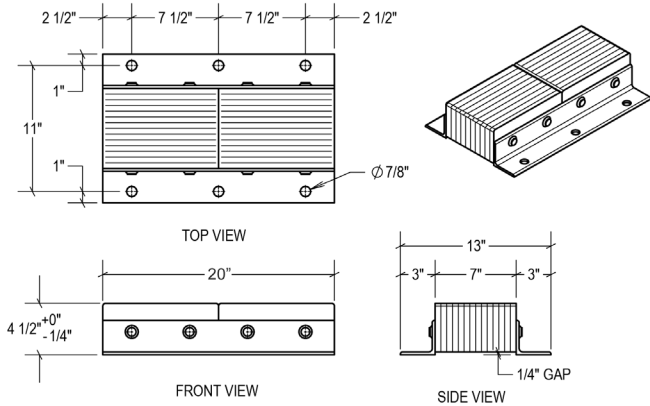

LAMINATED BUMPER SPECIFICATIONS

HORIZONTAL

4-1/2"

6-1/2"

VERTICAL

4-1/2"

6-1/2"