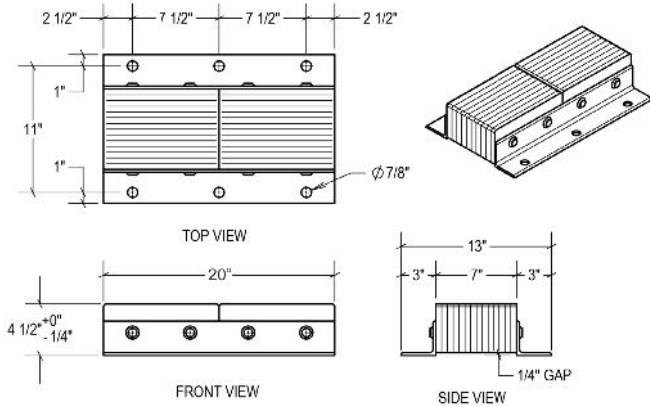

LAMINATED BUMPER SPECIFICATIONS

HORIZONTAL

4-1/2"

6-1/2"

VERTICAL

4-1/2"

6-1/2"