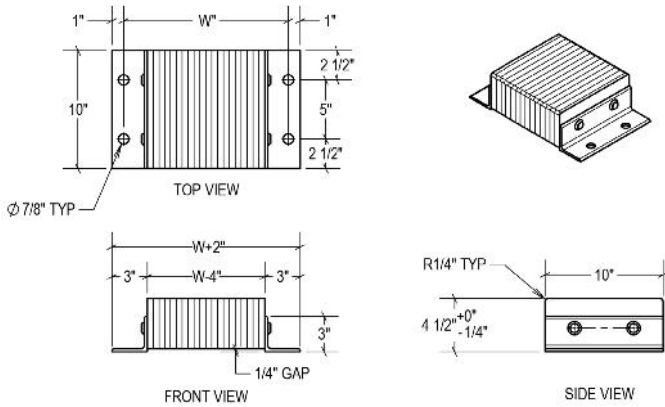

LAMINATED BUMPER SPECIFICATIONS

HORIZONTAL

4-1/2"

6-1/2"

VERTICAL

4-1/2"

6-1/2"