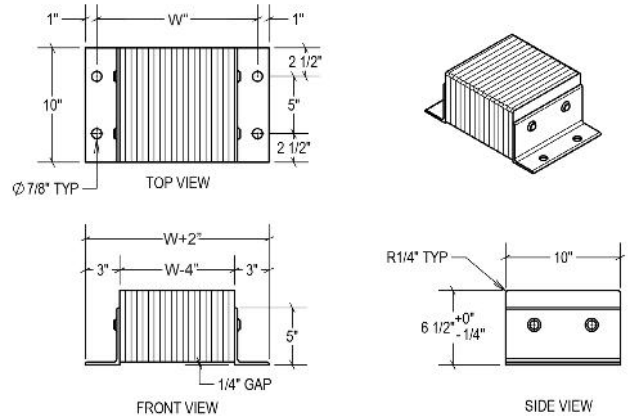

LAMINATED BUMPER SPECIFICATIONS

HORIZONTAL

4-1/2"

6-1/2"

VERTICAL

4-1/2"

6-1/2"