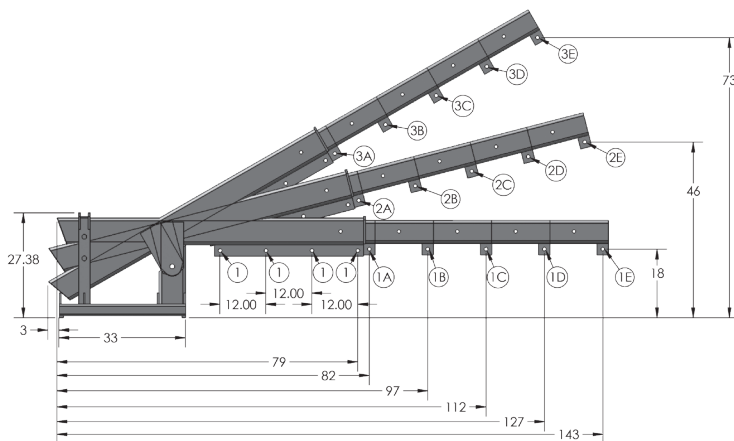

LIFT & TILT JIBS

Lift Jibs allow for flexible lifting of long, bulky loads, such as bar stock, piping and tubing. The forklift lift jib slide over forks and secure to lift truck with a safety chain. Multiple hole locations and (2) standard swivel hook with shackles give you many lifting options. The lift jib goes from 82" retracted length to 144" fully extended. Loop handle on end allows for ease of extending jib. If you need additional lifting height, the tilting and telescoping lift jib has 3 vertical positions that can gain you up to 73" more vertical lift! Standard capacities range from 3,000LBS. to 10,000LBS. capacity. If you need a custom lift jib, please call us with your needs.

LIFT JIBS

- Fully Welded
- Constructed with Structural Tube Steel & Heavy Plate
- Low Profile
- Use with forks up to 2.25" x 7"
- 2 Swivel Hooks with Screw Pin Shackles
- Telescoping with T-handle Screw Lock
- Telescopes from 6'10" out to 12'
- Safety Chain to Secure to Forklift

MODEL	RETRACTED LENGTH	EXTENDED LENGTH	CAPACITY RETRACTED	CAPACITY EXTENDED	WEIGHT
LIFTJIB-1	82"	144"	3,000	1,500	326 LBS
LIFTJIB-2	82"	144"	6,000	3,000	486 LBS
LIFTJIB-3	82"	144"	8,000	4,000	525 LBS
LIFTJIB-4	82"	144"	10,000	5,000	596 LBS

TILT JIBS

- Fully Welded
- Constructed with Structural Tube Steel & Heavy Plate
- 3 Position Tilt, up to 73" Additional Vertical Lift
- Use with forks up to 2" x 7"
- 2 Swivel Hooks with Screw Pin Shackles
- Telescoping with Pin Lock
- Telescopes from 6'10" out to 12'
- Safety Chain to Secure to Forklift